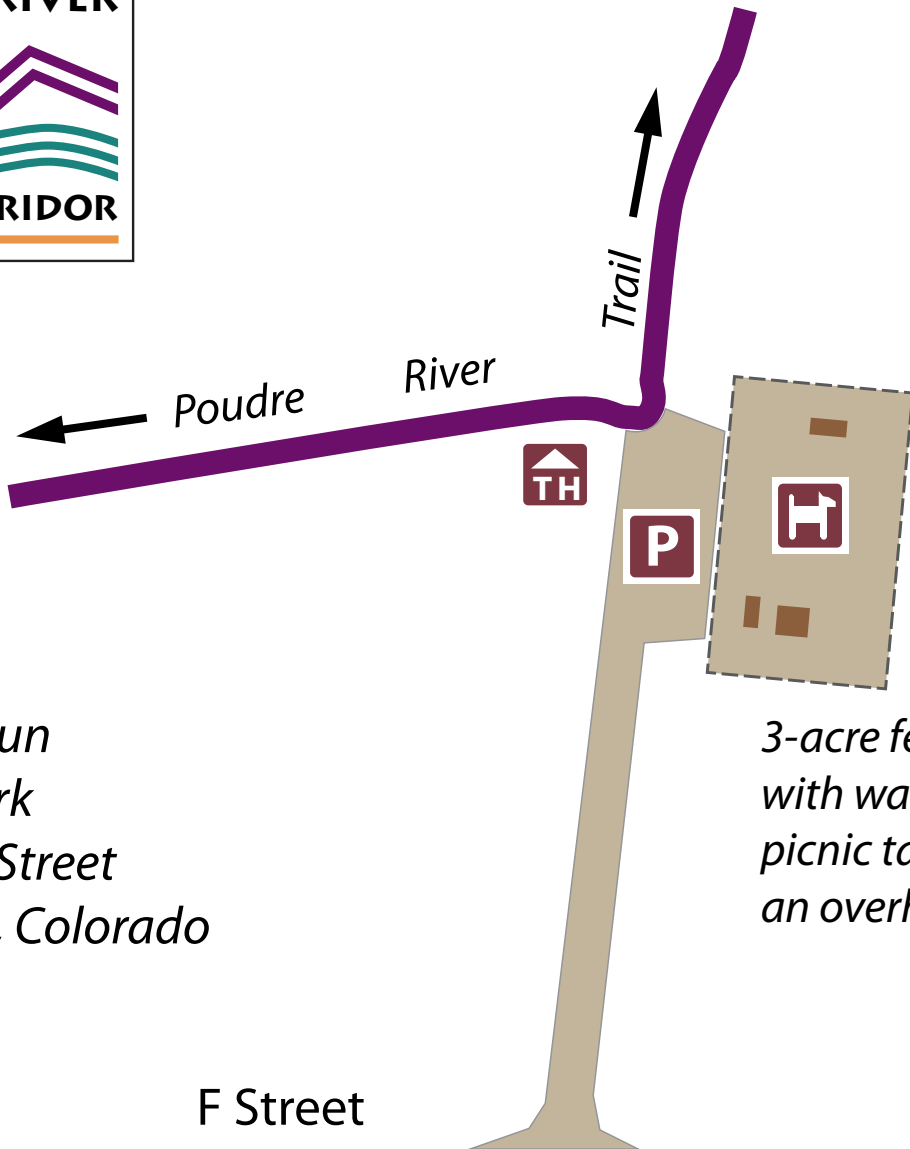

ROVER RUN DOG PARK TRAILHEAD

PT
W-14.7

Rover Run
Dog Park
5207 F. Street
Greeley, Colorado

G R E E L E Y

- Poudre River Trail
- Trailhead
- Parking
- Dog Park

100 ft